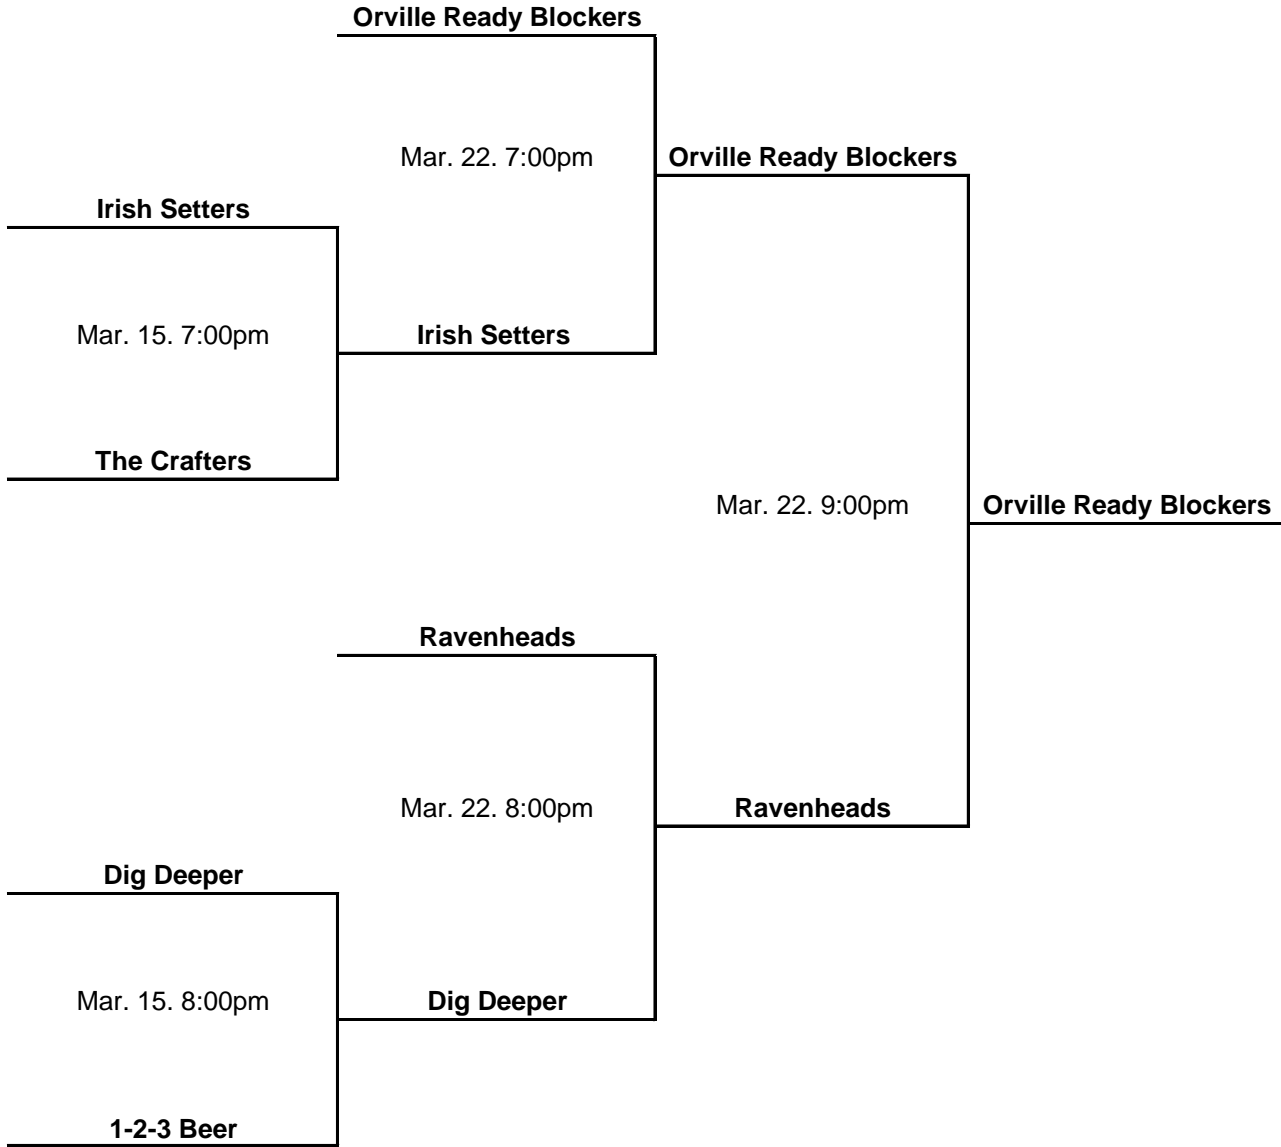

Co-Rec Open Volleyball

Winter 2012

Blue Ash Recreation

Life with a Recess!™